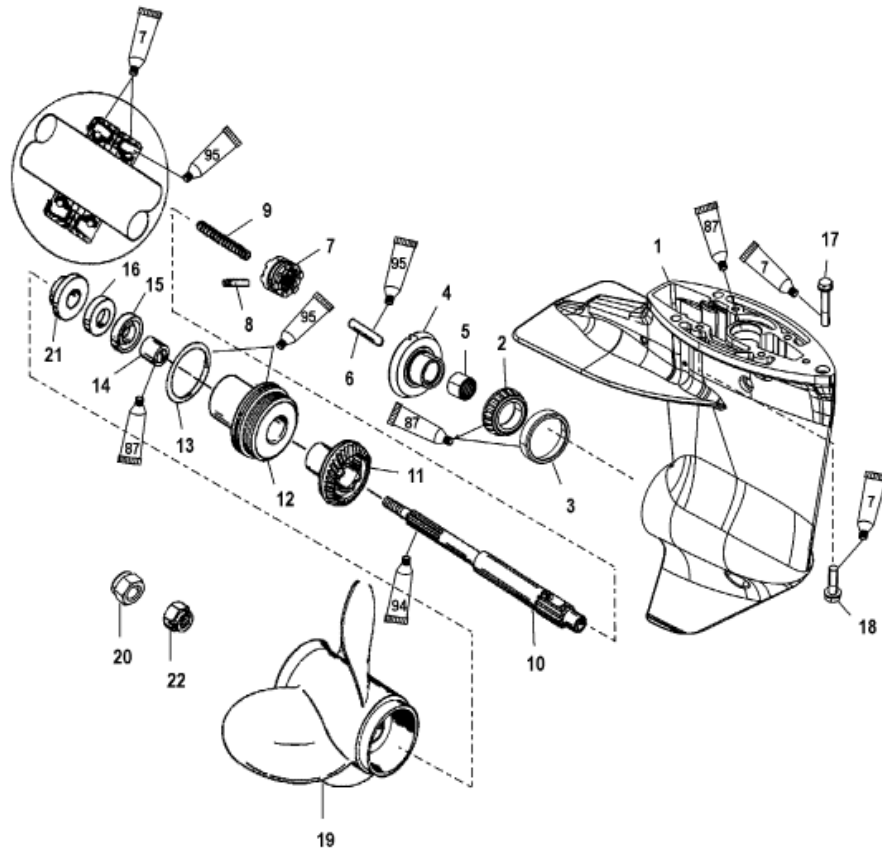

**2.60 IN./102 MM
 TORPEDO DIA.
 NON-BIGFOOT**

2642

Parts List

Ref	Class	Part	Description	Qty	Comment	Footnote
0	1666	8833T33	GEAR HOUSING ASSEMBLY, Con	1	(Short - Black)	
0	1666	8833T35	GEAR HOUSING ASSEMBLY, Con	1	(Long - Black)	
1	1666	8833A17	GEAR HOUSING, Basic	1	(Basic - Black)	
2	31	821321A 1	ROLLER BEARING	1		
3		NSS	NOT SOLD SEPARATE, Cup	1		
4	43	821924A 1	FORWARD GEAR (13-26)	1		
5	23	41367	BUSHING	1		
6		813139	CAM FOLLOWER	1		
7	52	821930A 1	CLUTCH ASSEMBLY	1		
8	17	823951	CROSS PIN	1		
9	24	42204	SPRING	1		
10	44	821929	PROPELLER SHAFT	1		
11	43	821926T 1	REVERSE GEAR, (13-26)	1		
12		42144T 3	BEARING CARRIER	1		
13	25	33145	O-RING, (1.984 x .139)	1		15
14	23	821927	BUSHING	1		
15	26	99325	SEAL	1		15
16	26	821928	OIL SEAL	1		15
17	10	824071 10	SCREW, (M8 x 50)	1		
18	10	824071 7	SCREW, (M8 x 30)	2		
19	48	828156A12	PROPELLER, (9.00 x 9.00)	1		
20	11	40140	NUT, (M10)	1		
21		821932 1	THRUST HUB	1		
22	23	42091 1	SPACER	1		
-	26	41365A 3	SEAL KIT	1		